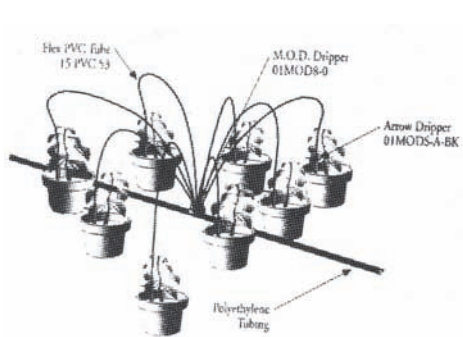

GATE VALVE

1½"	\$20.00
2"	\$30.00
3"	\$70.00
4"	\$110.00

UNDERGROUND VALVE BOXES

Rectangle 12" x 18"	\$30.00
Cover	\$5.50
Round 10" diameter	\$18.00
Cover	\$7.00

HANGING BASKET DRIPPER

Pressure compensating anti-drain
 .5 or 1 GPH
 18, 24, or 36 inches

65¢ each (200 or more 55¢ each)

MUM POT DRIPPER ASSEMBLIES

8 WAY
 8 pots \$3.50 assembled
 (four 30" tubes, four 48" tubes)
 8-way Multi-Outlet (MOD) Dripper—2 GPH

MUM POT DRIPPER 4 WAY ASSEMBLIES

Dripper Tube Length 24"
 includes dripper \$1.75 each (\$.35/pot)
 100+\$1.60 each
 Up to 400 pots on 1/2" line
 Up to 1000 on 3/4" line