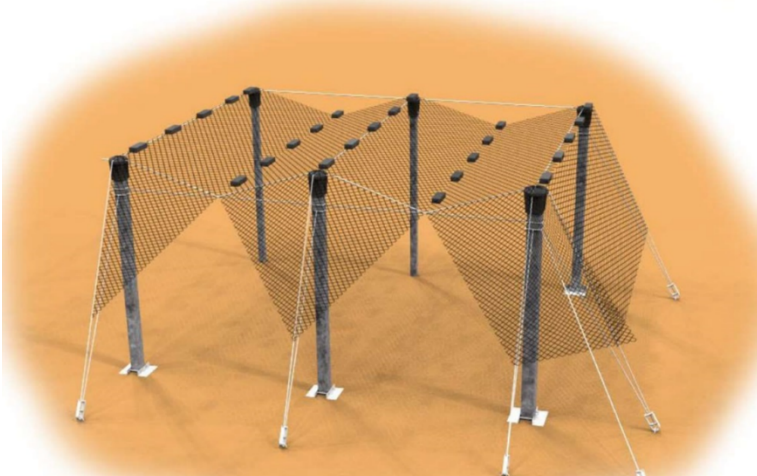

Super Spindel Orchard

COLLARE TENDIFILO
WIRE TIGHTENER COLLAR

GANCIO VA.PA.
VA.PA.HOOK FOR TIGHTENERS

Brookdale Farm Supplies

38 Broad Street
Hollis, NH 03049

603-465-2240

www.brookdalefruitfarm.com