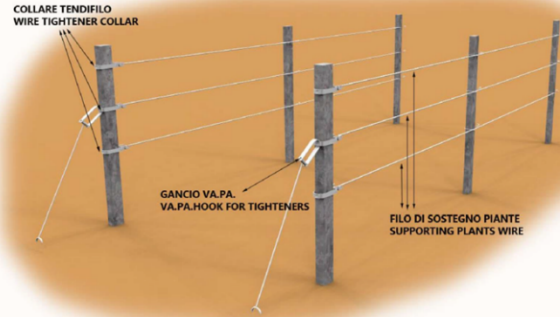

Super Spindel Orchard

COLLARE TENDIFILO
WIRE TIGHTENER COLLAR

GANCIO VA.PA.
VA.PA.HOOK FOR TIGHTENERS

Brookdale Farm Supplies

38 Broad Street
Hollis, NH 03049

603-465-2240

www.brookdalefruitfarm.com